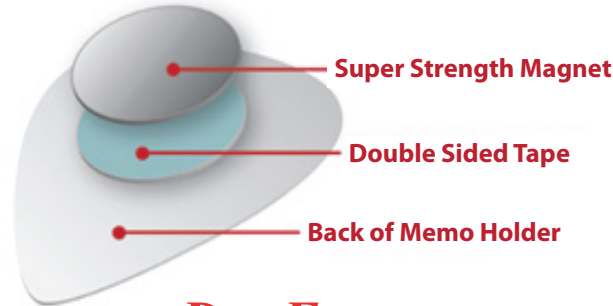

# Magnetic Memo Holders

with Super Strength Magnets

Seasonal Gifts

Dry Erase

Comes with Executive Style Clamshell or Ziplock Bag Packaging

Our custom shaped full color domed memo holders are the strongest in the industry, holding up to 10 sheets of paper to any metal object.

Front: Product

Back: Add your Business card

Custom shapes, no die charges

| item#  | Imprint         | 100  | 250  | 500  | 1000 | 2500 |
|--------|-----------------|------|------|------|------|------|
| PMM4   | 3/4" diameter   | 3.24 | 2.72 | 2.38 | 2.03 | 1.66 |
| PMM4-1 | Up to 1 Sq. In. | 3.89 | 3.33 | 2.90 | 2.50 | 2.03 |
| PMM4-2 | 1.1 - 2 Sq. In. | 4.15 | 3.50 | 3.07 | 2.72 | 2.25 |
| PMM4-3 | 2.1 - 3 Sq. In. | 4.65 | 4.00 | 3.48 | 3.09 | 2.55 |
| PMM4-4 | 3.1 - 4 Sq. In. | 4.91 | 4.28 | 3.74 | 3.35 | 2.85 |